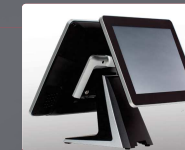

Installation

Panel PC with 12inch Aer-arm 2nd display